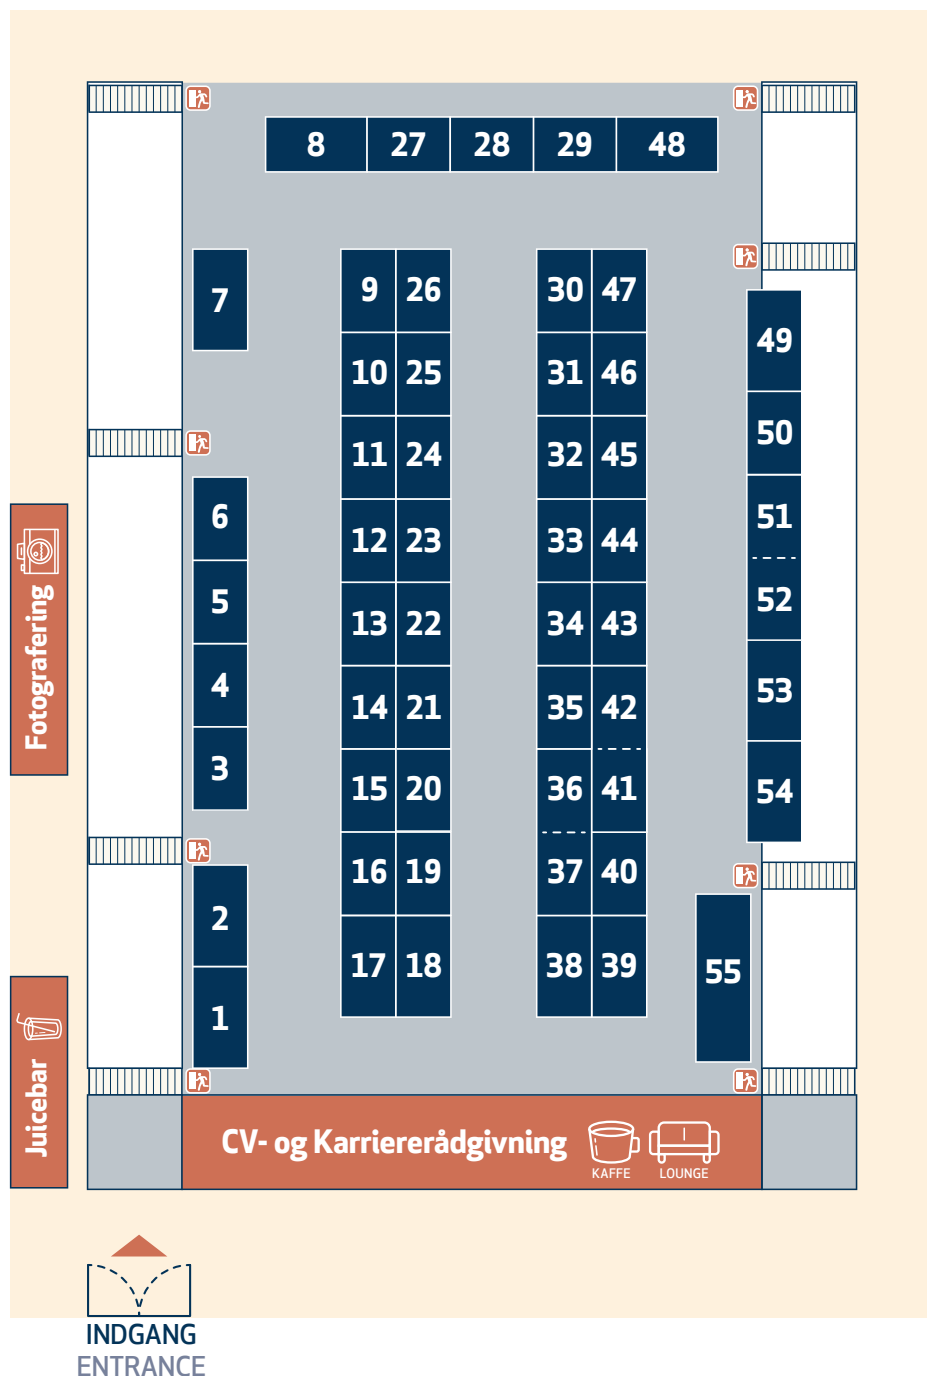

MESSEOVERSIGT

FAIR OVERVIEW

MESSEDELTAGERE

FAIR PARTICIPANTS

2Care4	▶	47	HARCO Heavy Lifting	▶	1
Altrad Services	▶	24	HK Sydjylland	▶	14
ANDRITZ Feed & Biofuel	▶	9	HydraSpecma	▶	4
BDO	▶	19	Ingeniørforeningen IDA	▶	27
Blue Water Shipping	▶	36 37	Jobcenter Esbjerg	▶	43
Business Esbjerg	▶	55	Kids-World	▶	30
Cold Jet		28	Landbrugsstyrelsen	▶	21
COWI	▶	2	MacArtney	▶	33
CRH Concrete	▶	7	N1	▶	53
DAB	▶	10	NorSea	▶	26
DAHL Advokatpartnerselskab	▶	20	Polytech	▶	15
Deloitte	▶	31	Qubiqa	▶	49
Det Faglige Hus	▶	32	Rambøll	▶	44
DIN Forsyning	▶	29	SLB	▶	40
DIS	▶	48	Semco Maritme	▶	18
Education Esbjerg	▶	41 42	Sikkerhedsstyrelsen	▶	12
EMS	▶	34	Skattestyrelsen	▶	6
ENABL	▶	23	Sports Connection	▶	25
Energinet	▶	38	SubC Partner	▶	35
Energistyrelsen	▶	5	TotalEnergies	▶	17
Esbjerg Kommune	▶	51 52	TripleNine Group	▶	22
Esbjerg Sygehus - Syddansk Universitetshospital	▶	50	TS TECH	▶	13
Forsvaret	▶	46	Tønder Erhvervsråd	▶	45
Færdelsstyrelsen	▶	8	Varde Kommune	▶	3
Gældsstyrelsen	▶	11	Vestfrost Solutions	▶	54
			VIKING Life-Saving Equipment	▶	39
			Ørsted	▶	16